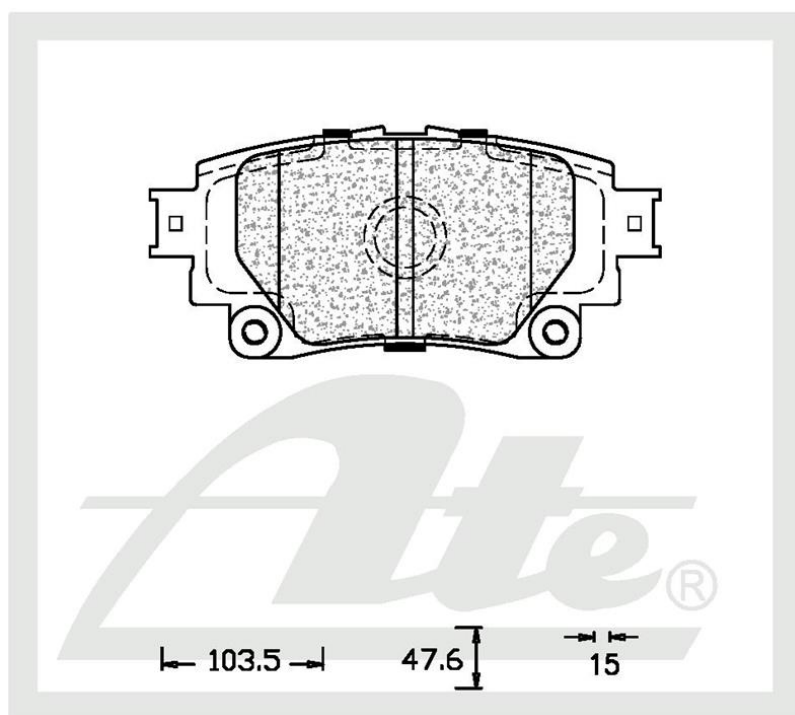

ATE1430

NEW PART NUMBER

Drawing

Details of New Part

Brake Pad – Rear

Product Dimensions

Length – 103.5mm

Height – 47.6mm

Thickness – 15mm

Package Dimensions

Weight – 862.3g

L – 149.0mm

W – 96.06mm

H – 52.52mm

Barcode

ATE1430